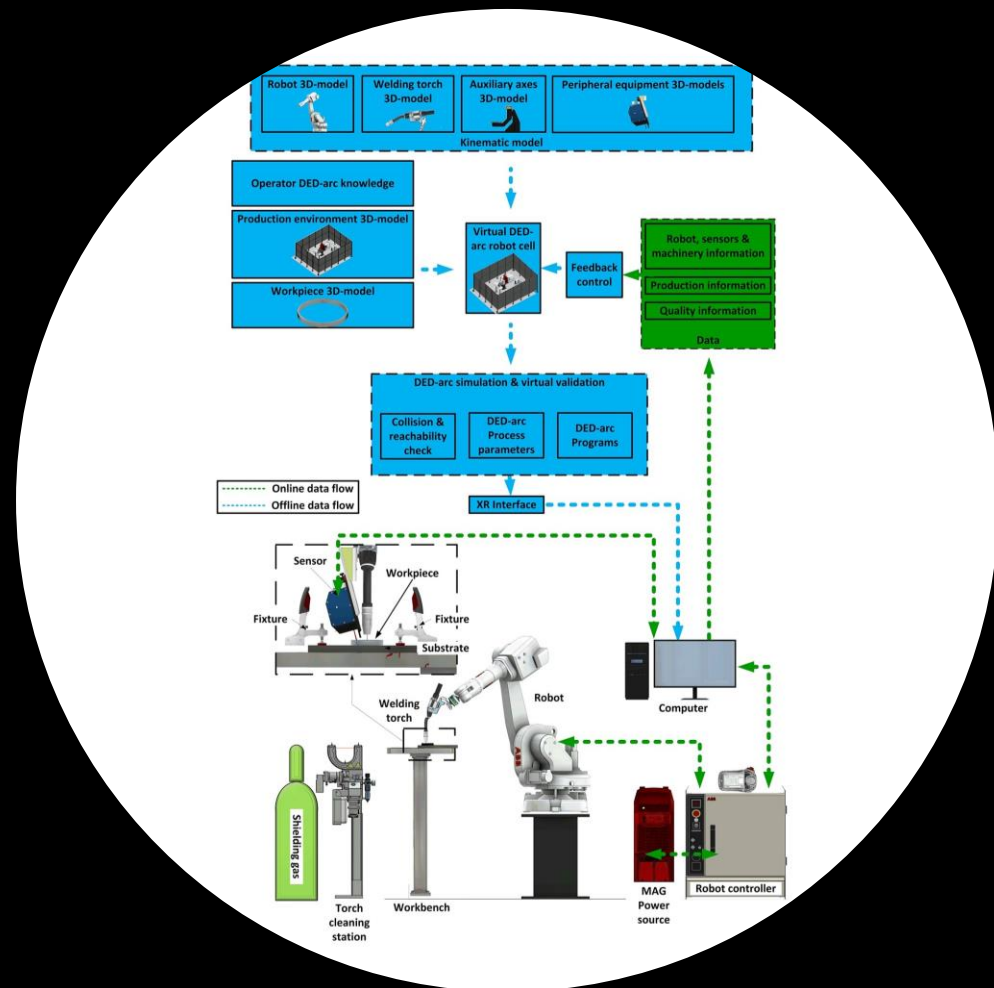

ETELÄ-SAVO - LUT 12.12.2024

ÄLYKÄS HITSAUS