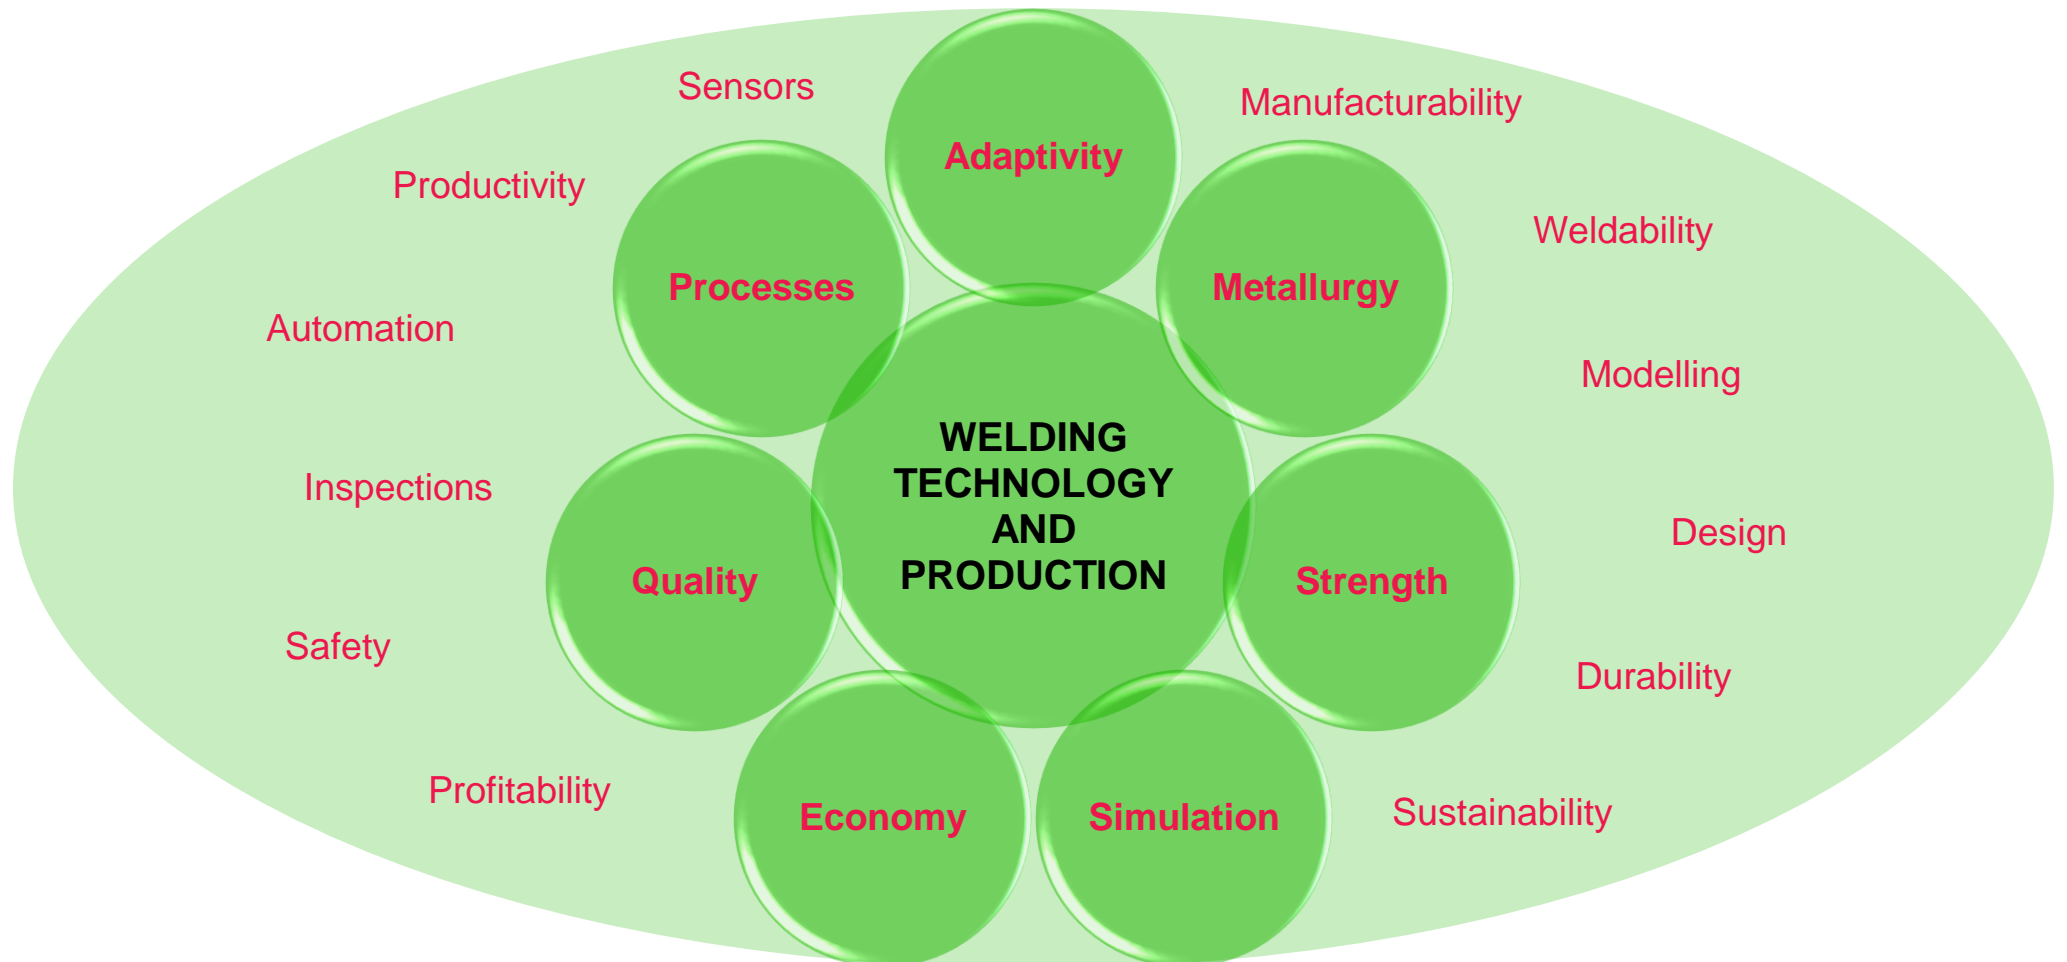

■ Etelä-Savo - LUT 12.12.2024

RESEARCH AND EDUCATION