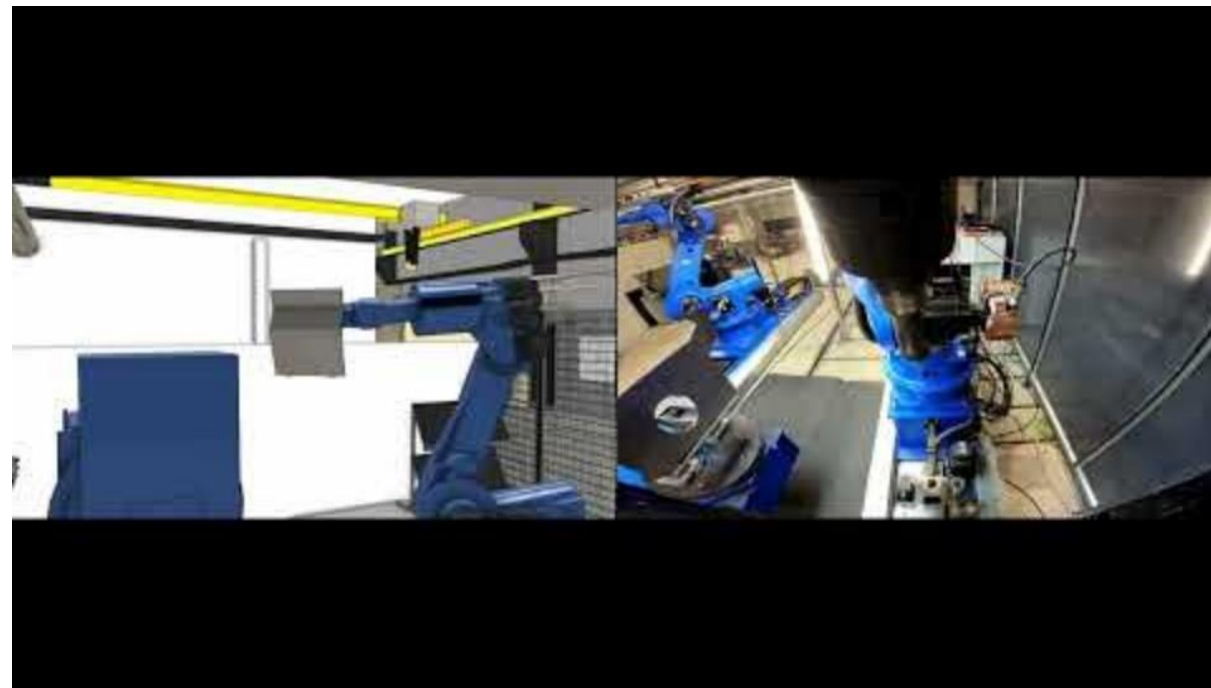

■ Etelä-Savo - LUT 12.12.2024

<https://www.youtube.com/watch?v=H09-HkM-Alg>
<https://www.youtube.com/watch?v=RzTo5LVktFs>

JIGITÖN MONIROBOTTIHITSAUS